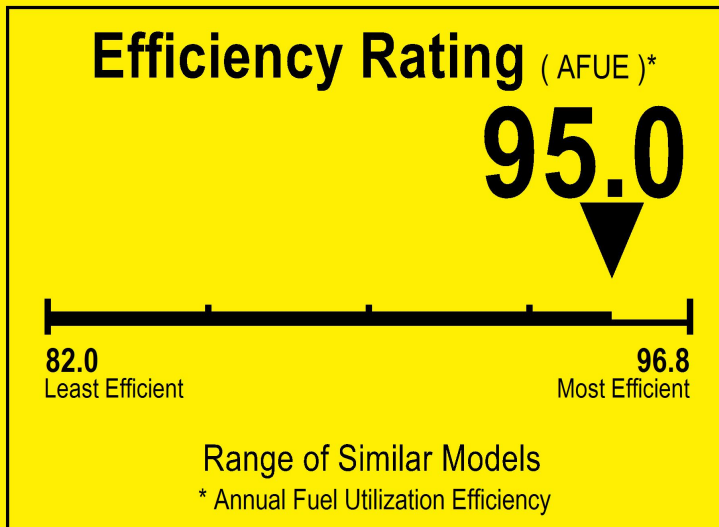

U.S. Government

Federal law prohibits removal of this label before consumer purchase.

ENERGYGUIDE

Boiler
Water
Natural Gas, Propane Gas

BAXI
Model LUNA DUO-TEC 40 GA

For energy cost info, visit
productinfo.energy.gov